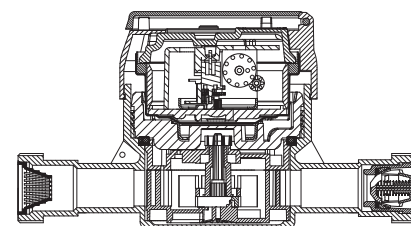

## WATER METERS

#### GENERAL

- MID Certified
- Single jet design assures very high sensitivity even at low flows
- 359° rotating dial • Suitable for potable water
- Vacuumed mechanism
- With stainless steel register cup
- Available for optical reading
- Pulse output and AMR reading features are optional
- Electrostatic painted body made of corrosion resistant brass
- 8 roller register
- Available for optical reading
- 3 years of warranty • Almost no maintenance
- Suitable for cold water up to 50°C
- Service and spare parts available for 10 years

#### DIMENSIONS

Nominal diameter	DN	15	20	mm
Connecting diameter	D	G 3/4	G 1	B
Total overall meter height	H	106,5	106,5	mm
Axis height	h	20	20	mm
Length	L	165   110	190   110	mm
Width	B	95	95	mm
Length with connections	LB	245   190	270   190	mm
Unit weight		0,88	0,95	kg
Package Weight (without connect)		9,60	10,30	kg
Package Weight (with connect)		10,80	12,10	kg
Package dimensions		27x48x20	27x52x22	cm